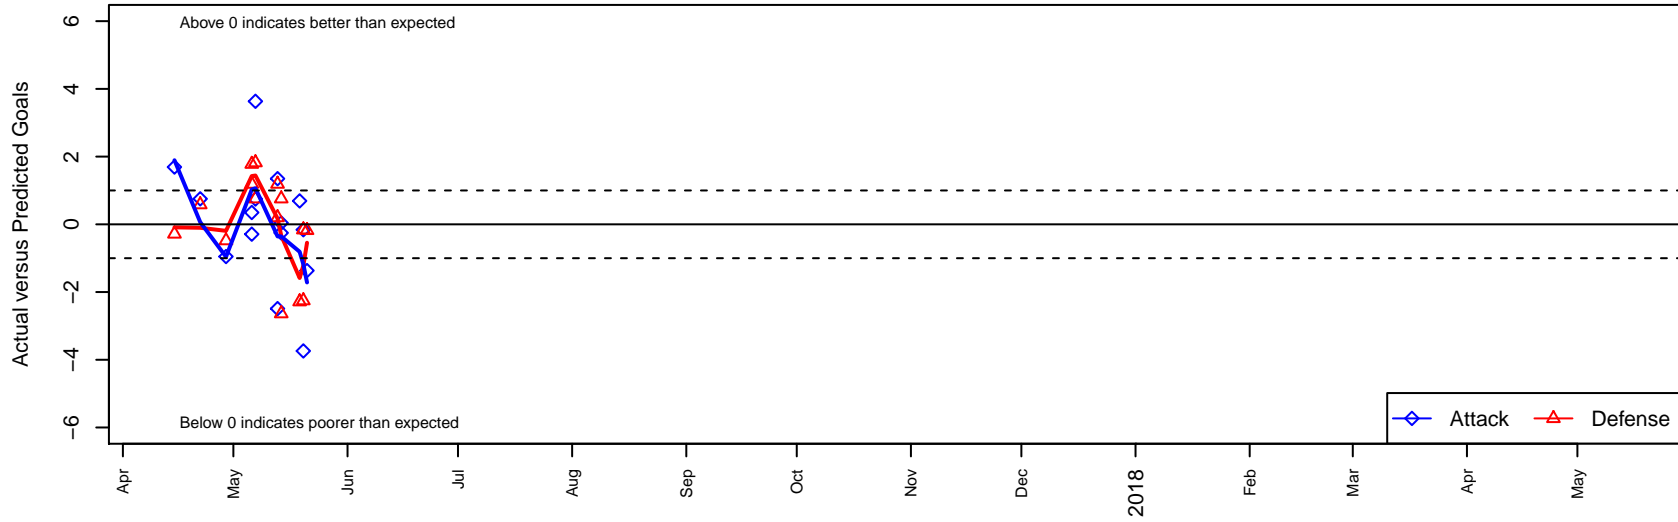

Mountain Home SC Strikers B01

Mountain Home SC
 Mountain Home, ID
 B01 total strength=1466
 attack=18.7 defense=5.41

alt names used:

Venues played:
 2016 Spr Idaho D3 U15/16 Division 2 North
 2016 Canyon Rim Classic U16-17B U17
 2016 PVSC Spring Classic BU16
 2016 ID Directors Cup High School U18

Mountain Home SC Strikers B01
 Dots are actual minus expected GF (blue circles) and GA (red triangles).
 Blue line is smoothed change in attack strength. Red is smoothed change in defense strength.

**attack and defense variance (black dot)
relative to other teams
and top 10 in region**