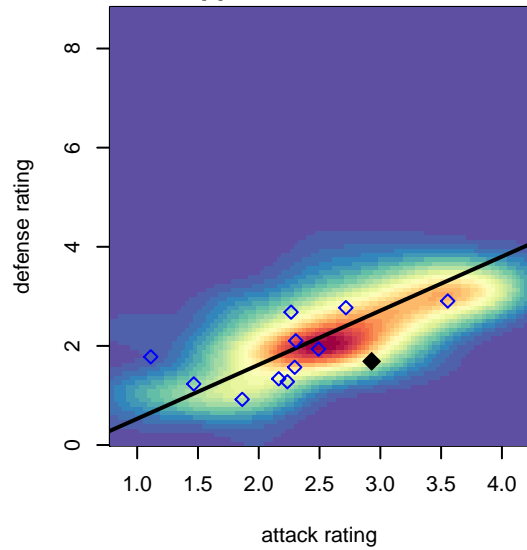

**attack and defense rating
relative to others at age
and all opponents in last 13 months**